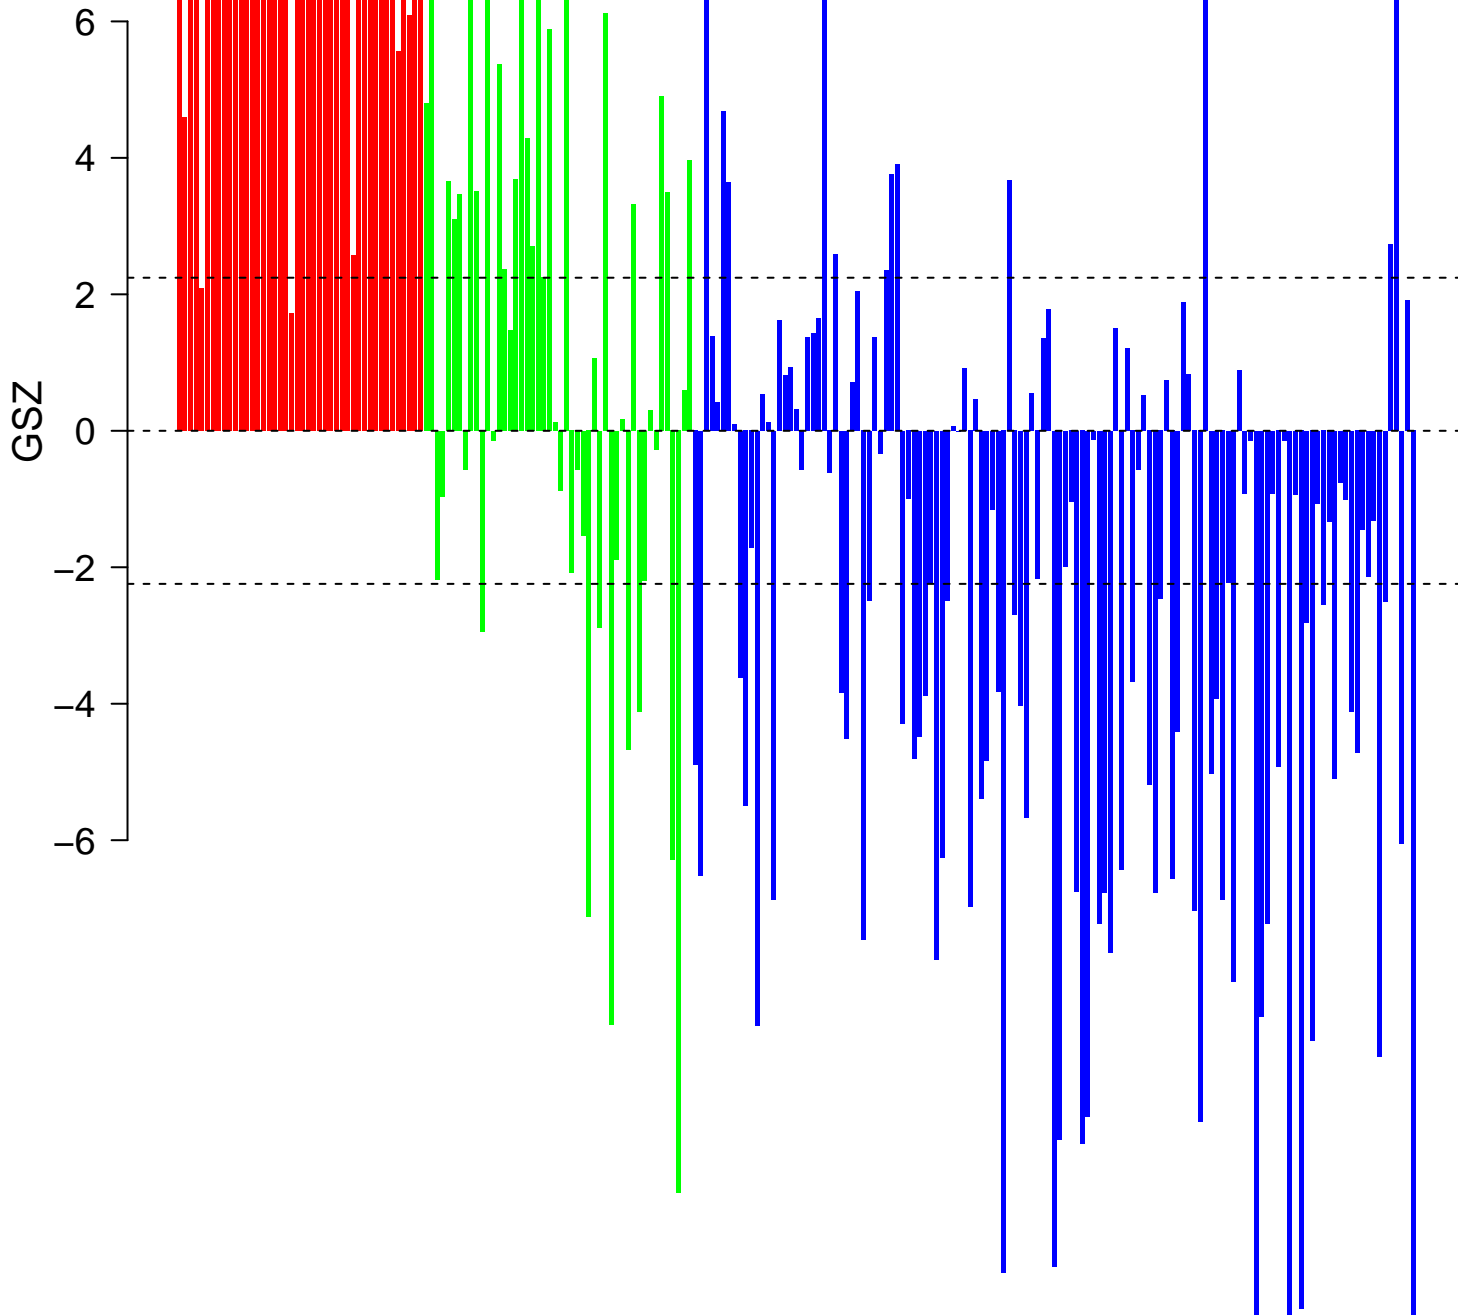

# HORIUCHI\_WTAP\_TARGETS\_DN

■ on  
■ -  
□ off

# HORIUCHI\_WTAP\_TARGETS\_DN